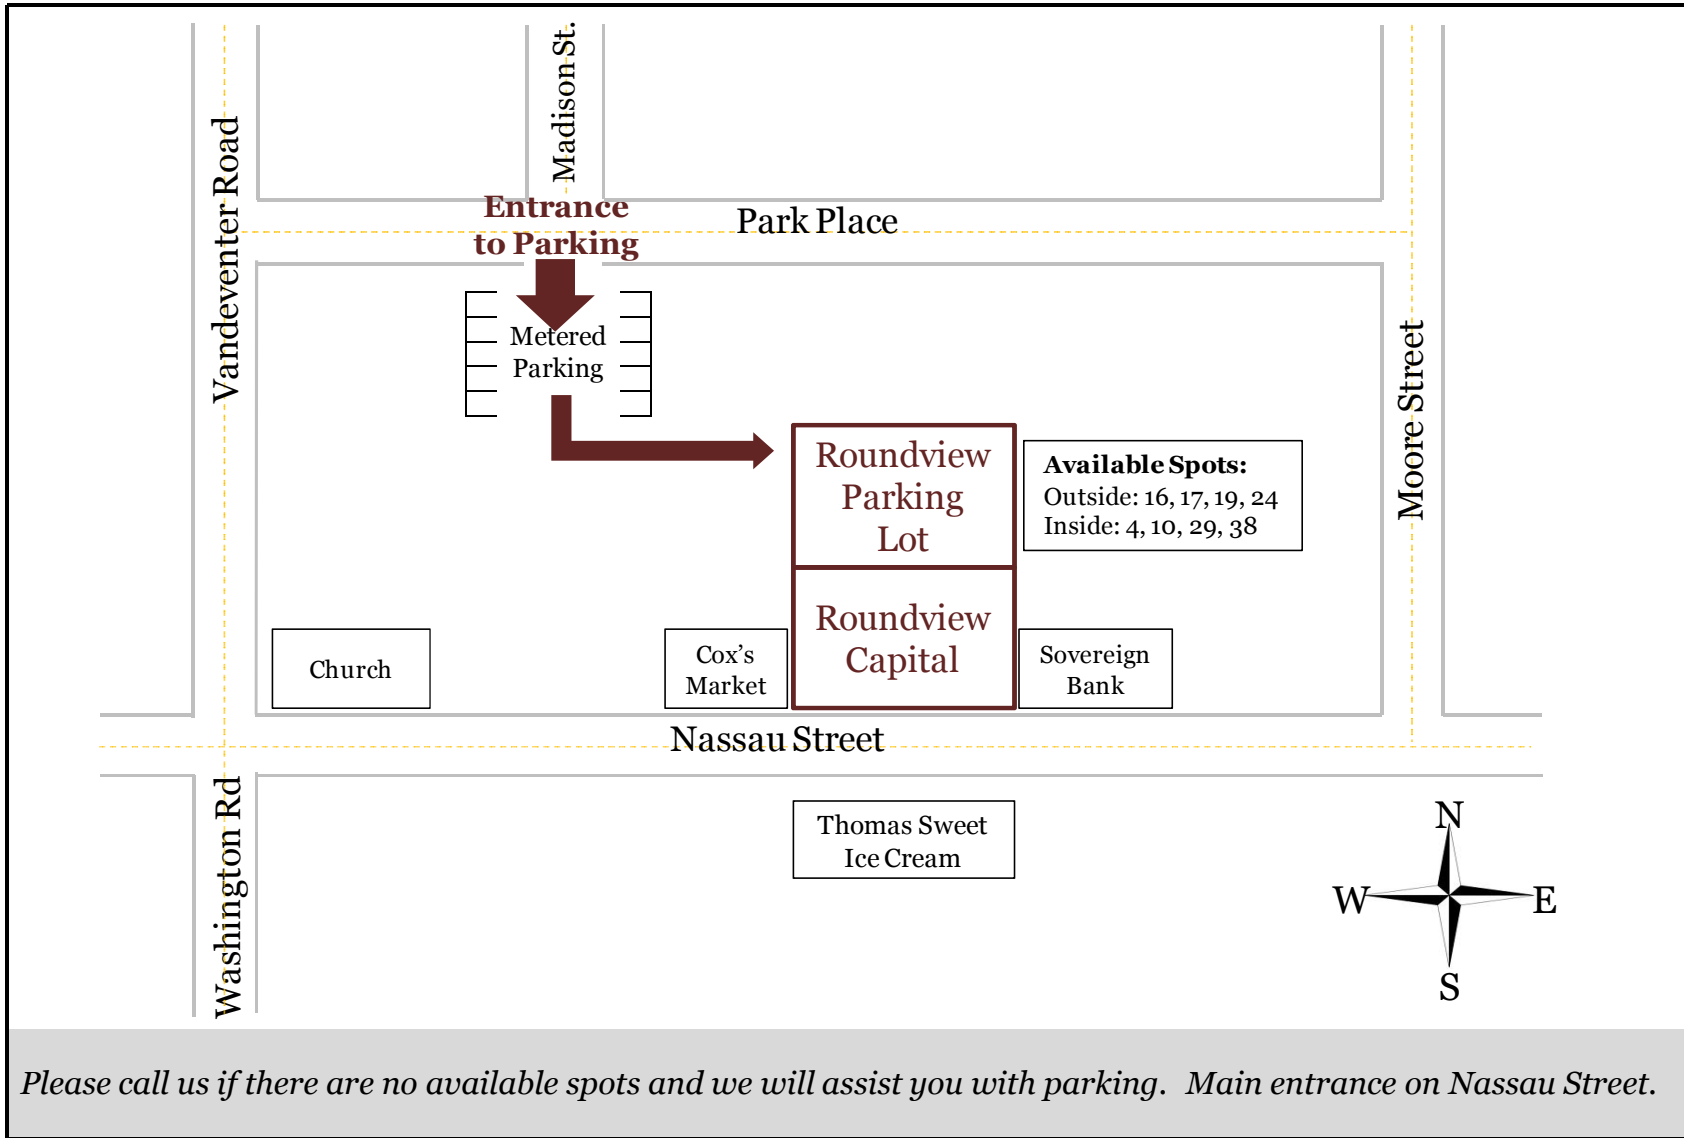

ROUNDVIEW CAPITAL

182 Nassau Street, Suite 201 (2nd Floor) Princeton, NJ 08542

Tel: 609.688.9500

Please call us if there are no available spots and we will assist you with parking. Main entrance on Nassau Street.